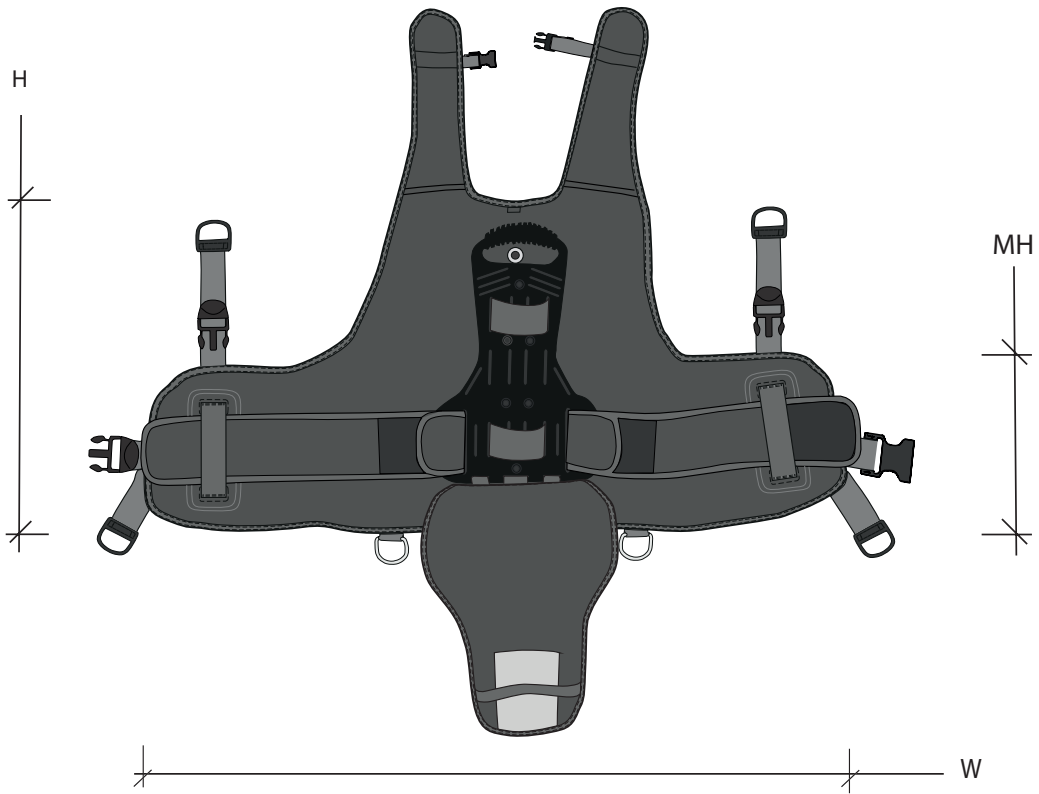

ORIGO BCD SIZE CHART

Sept 25, 2018

Size	W cm	H cm	MH cm
S	107,0	54,0	26,5
M	110,0	54,5	27,5
L	115,0	57,5	28,5
XL	120,0	61,0	28,5