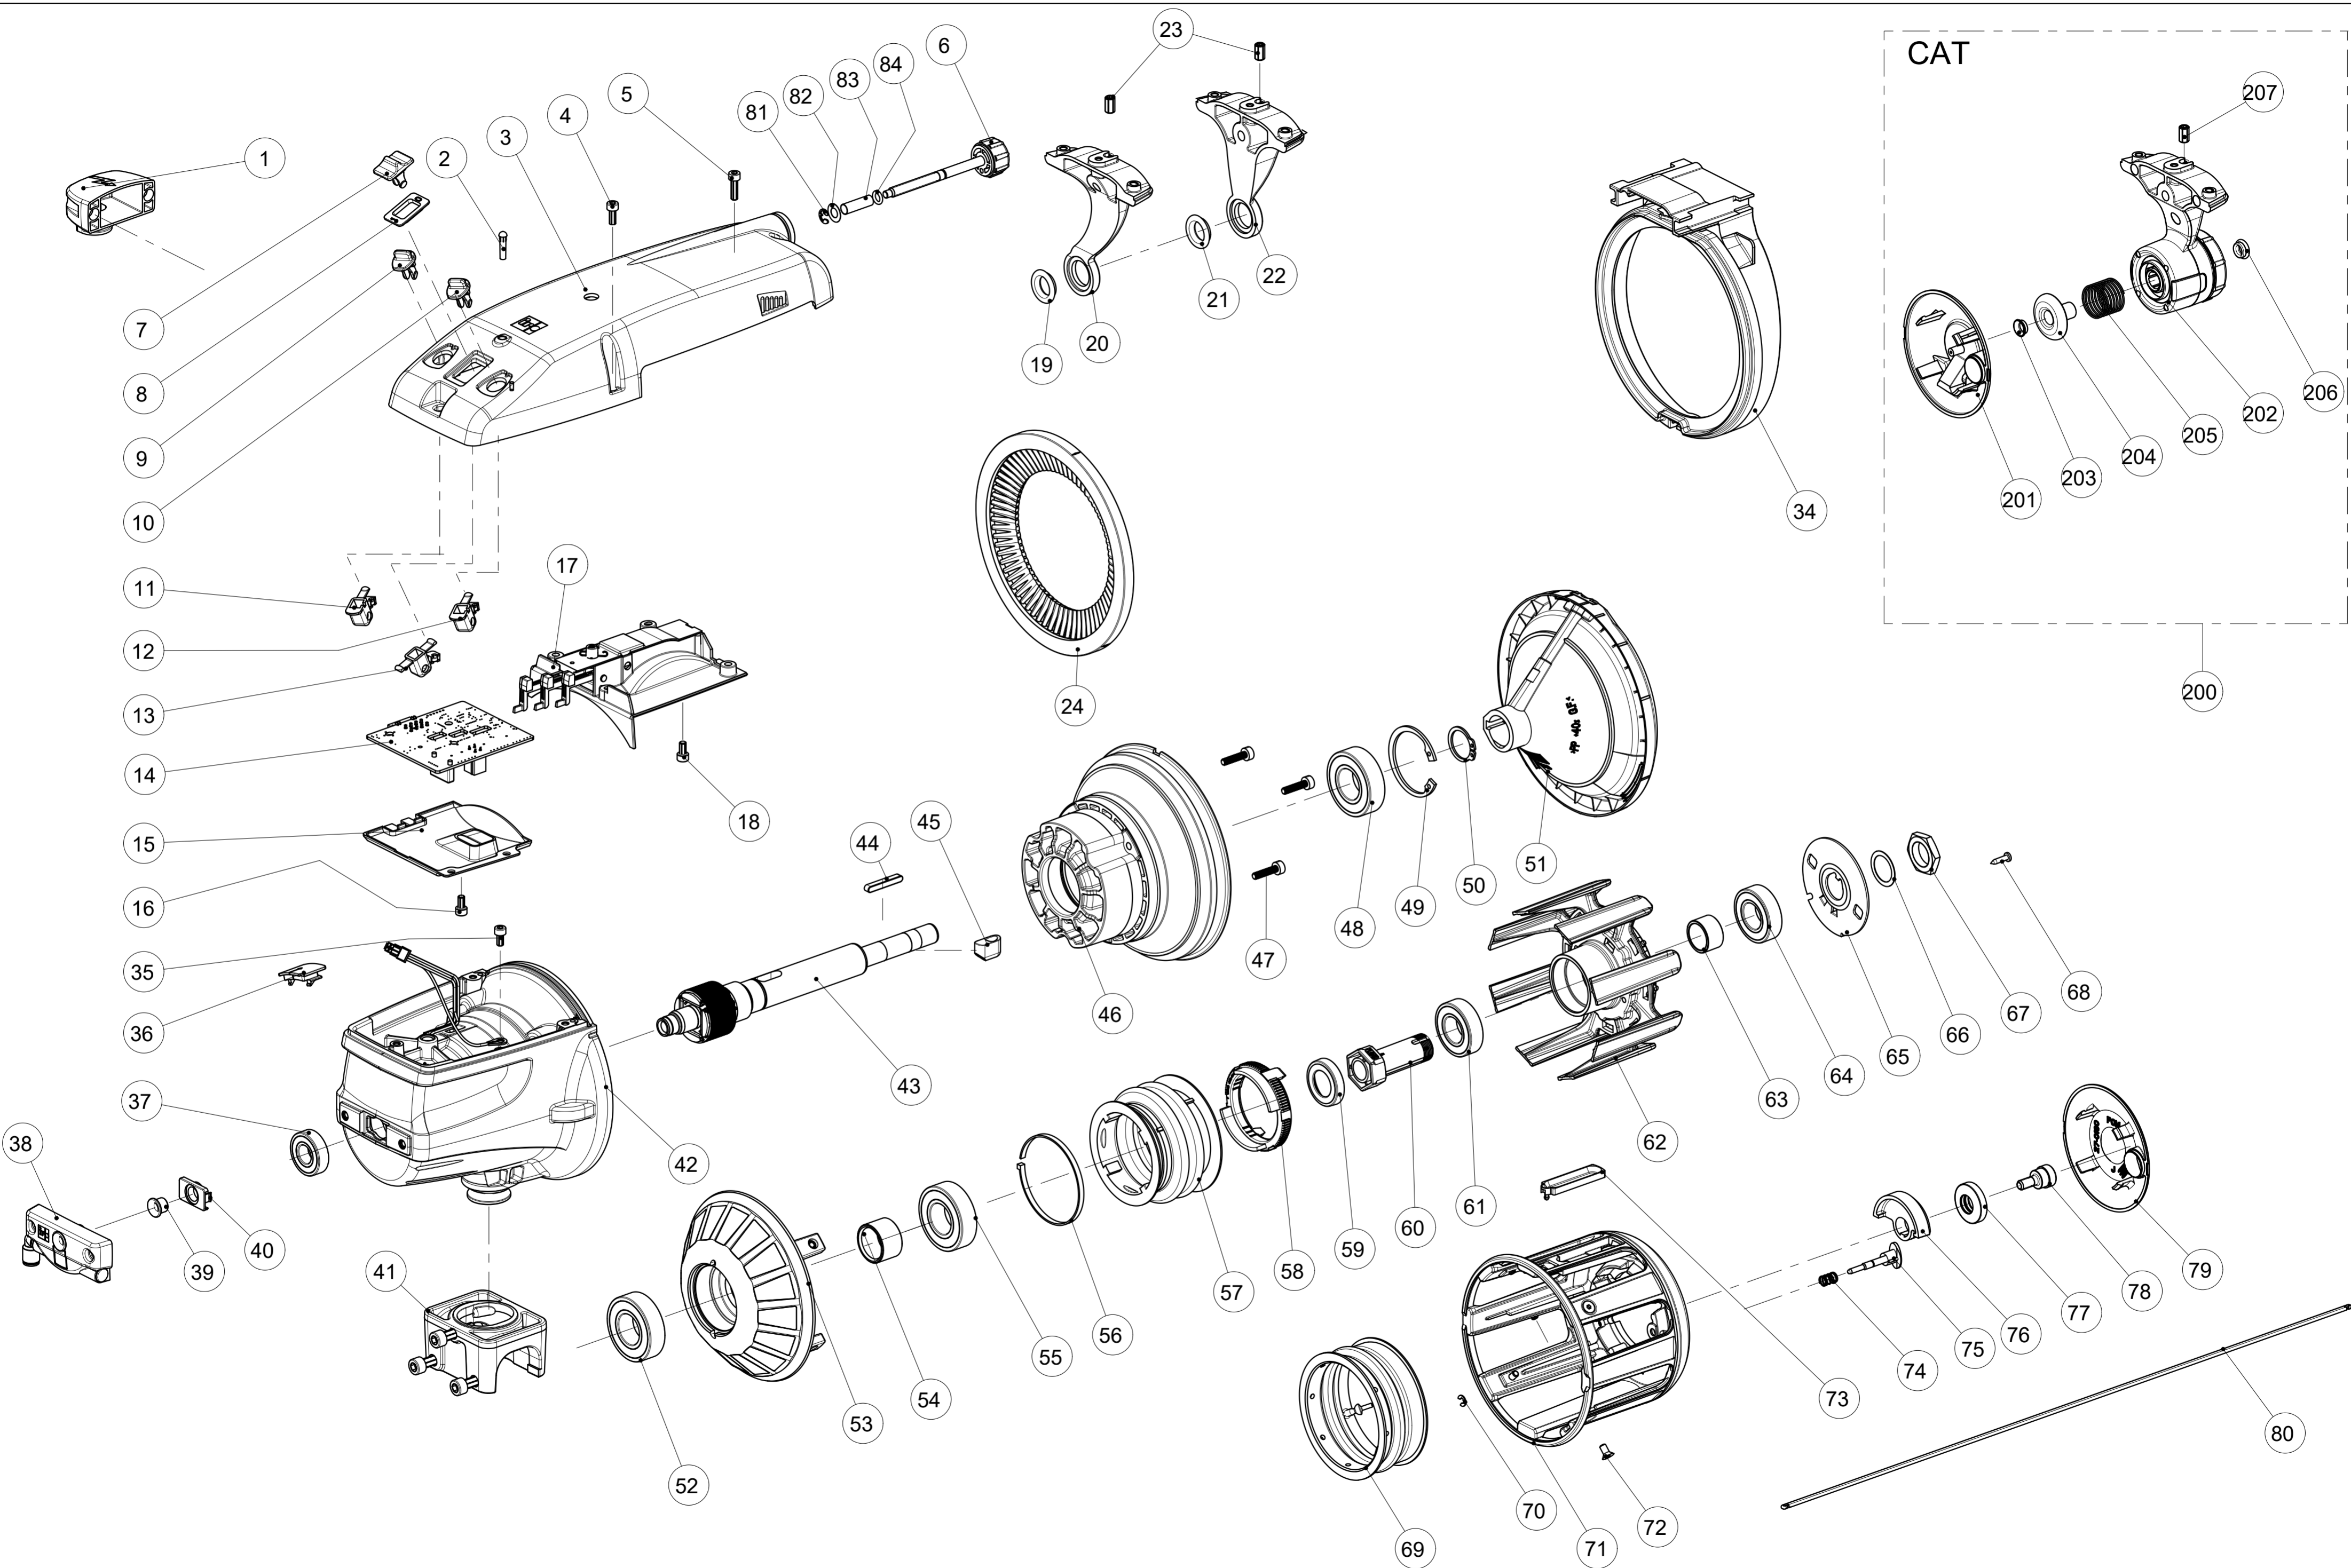

Star G2 170 - Exploded view

POS	PART NO	DESCRIPTION	REMARKS
1	27-0923-1751	CABLE COMPL.	
2	28-0041	LIGHT GUIDE	
3	28-0026-003E	TOP COVER COMPL.	Incl. pos. 2, 6-13, 34, 81-84
4	900-0075	SCREW	Package of 10 pcs.
5	900-0097	SCREW	Package of 10 pcs.
6	43A01638	KNOB	
7	28-0086	KIT - ON/OFF SWITCH	Incl. pos. 8, 13
8	28-0086	KIT - ON/OFF SWITCH	Incl. pos. 7, 13
9	28-0088	KIT - S/Z SWITCH	Incl. pos. 11
10	28-0087	KIT - SPEED SWITCH	Incl. pos. 12
11	28-0088	KIT - S/Z SWITCH	Incl. pos. 9
12	28-0087	KIT - SPEED SWITCH	Incl. pos. 10
13	28-0086	KIT - ON/OFF SWITCH	Incl. pos. 7, 8
14	28-9011-0001	MOTOR CIRCUIT BOARD	
15	28-0038	PROTECTION COVER	
16, 18, 35	900-0117	SCREW	Package of 10 pcs.
17	28-0054-001	SENSOR COMPL.	
18, 16, 35	900-0117	SCREW	Package of 10 pcs.
19, 21	27-0479-001	EYELET	Package of 10 pcs.
20	28-0084-001E	NOSE COMPL 30 DEGREE	Incl. pos. 19, 23
21, 19	27-0479-001	EYELET	Package of 10 pcs.
22	28-0034-001E	NOSE COMPL 42 DEGREE	Incl. pos. 21, 23
23, 207	900-0495	SCREW	Package of 10 pcs.
24	820-0009-002	BRUSH RING, Medium Z-rot	Natural
24	820-0009-006	BRUSH RING, Soft Z-rot	Natural, special version with less brush bundles (44)
24	820-0360-001	BRUSH RING, Soft Straight	Natural
24	820-0360-002	BRUSH RING, Medium Straight	Natural
24	820-0360-003	BRUSH RING, Stiff Straight	Natural
24	820-0360-004	BRUSH RING, Stiff Straight	Synthetic
34	28-0061	BRUSH HOLDER	
35, 16, 18	900-0117	SCREW	Package of 10 pcs.
36	27-0727	GROMMET	
37	900-4061	BEARING	Package of 10 pcs.
38	28-0022-001	PNEUMATIC THREADING DEVICE	Optional
39	26A00073	EYELET	Package of 10 pcs.
40	28-0037-001	COVER COMPL.	Incl. pos. 39
41	120-0055-000E	MOUNT COMPL.	
42	28-0096-001B	MOTOR COMPL.	Incl. pos. 35-37, 43, 46-50
43	28-0010-001	ROTOR	
44	900-9314	KEY	Package of 10 pcs.
45	900-6160	EYELET	Package of 10 pcs.
46	27-0816-R	MAGNET FLANGE	
47	900-0624	SCREW	Package of 10 pcs.
48, 52, 55	900-4064	BEARING	Package of 10 pcs.
49	900-9014	CIRCLIP	Package of 10 pcs.
50	900-9017	CIRCLIP	Package of 10 pcs.
51	27-0708-001	WINDING DISC COMPL.	
52, 48, 55	900-4064	BEARING	Package of 10 pcs.
53	28-0093	MAGNET RING COMPL.	Incl. pos. 52, 54, 55
54	27-0108	SPACER	
55, 48, 52	900-4064	BEARING	Package of 10 pcs.
56	900-5197	CABLE TIE	Package of 10 pcs.
57	28-0090-R	BELLOWS COMPL.	Incl. pos. 56, 58
58	28-0090-R	BELLOWS COMPL.	Incl. pos. 56, 57
59	27-0393	WASHER	
60	28-0089-004	INCLINED HUB ASSEMBLY KIT	Incl. pos. 59, 65-67
61, 64	900-4063	BEARING	Package of 10 pcs.
62	27-0330-000	TUMBLING CYLINDER ASSY.	Incl. pos. 61, 63, 64
63	120-0024	SPACER	
64, 61	900-4063	BEARING	Package of 10 pcs.
65	28-0089-004	INCLINED HUB ASSEMBLY KIT	Incl. pos. 59, 60, 66, 67
66	28-0089-004	INCLINED HUB ASSEMBLY KIT	Incl. pos. 59, 60, 65, 67