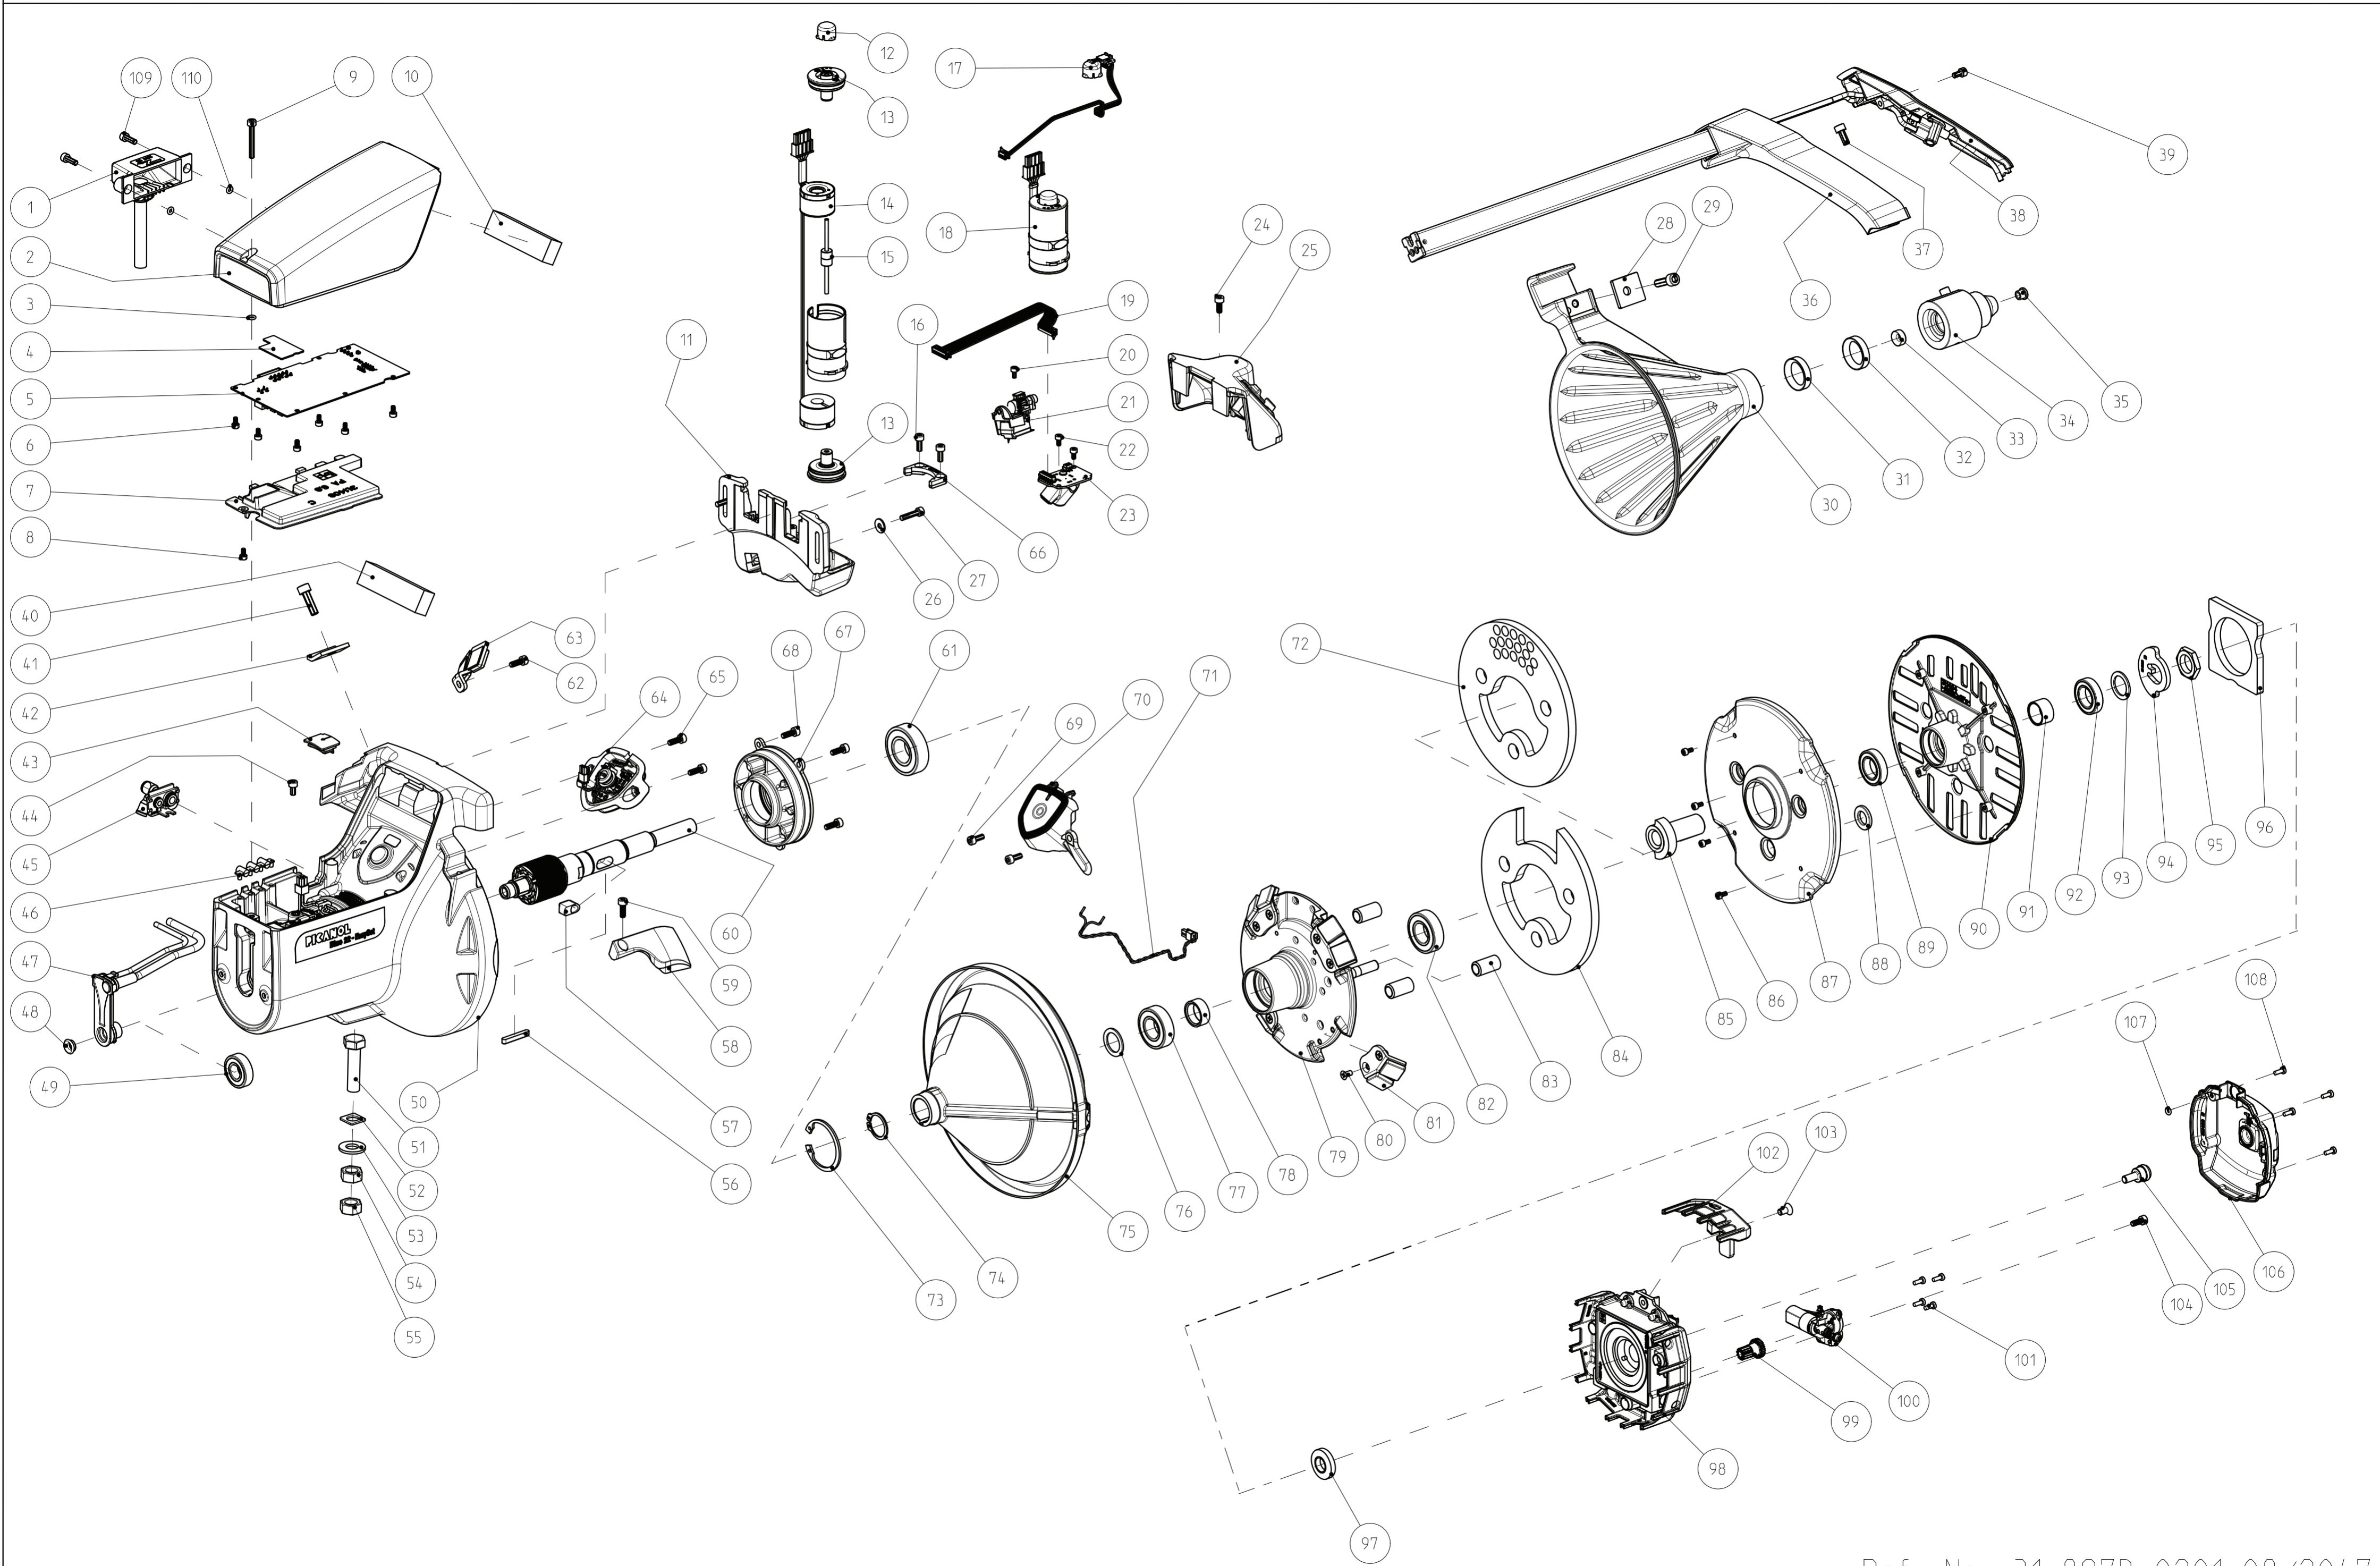

Blue22 EasySet. - Exploded view

PAGE 1 (3)	Spare parts list for Iro IWF BLUE22 Easy Set BLUE22G-24-3 & 4	REF. NO. 31-897B-0201-08/2047	

Pos.	Part Number	Part name	Note
1	27.0923.1200	CONNECTION CABLE	
2	31.1397.R	CIRCUIT BOARD COVER	
3, 110	900.9355	O-RING	Package of 10pcs.
4	31.1542.001	GAP PAD WITH ASSEMBLY INSTRUCTION	
5	31.1542	CIRCUIT BOARD COMPL.	Incl. pos. 4
6, 8, 20, 22, 86	900.0426	SCREW	Package of 10pcs.
7	31.1408.R	PROTECTION COVER	
8, 6, 20, 22, 86	900.0426	SCREW	Package of 10pcs.
9	900.0447	SCREW	Package of 10pcs.
10, 40	31.1293	SEALING MOTOR HOUSING	Package of 10pcs.
11	31.1510.R	STOPPER HOUSING	Incl. pos. 16, 20, 21, 24, 25, 66
12	31.1096	COVER, STOPPER MAGNET	For magnet 31.1592.005.01
13 + 15	31.1393.002	PLUNGER WITH FRONTS KIT	Incl. 2 pcs.pos. 13 and 1 piece pos. 15
14	31.1038.002	COILS	
15 + 13	31.1393.002	PLUNGER WITH FRONTS KIT	Incl. 2 pcs.pos. 13 and 1 piece pos. 15
16, 24, 69, 104	900.0075	SCREW	Package of 10pcs.
17	31.1527	MAGNET SENSOR	For magnet 31.1592.006.01
18	31.1592.005.01	STOPPER MAGNET COMPL.	Without sensor
18	31.1592.006.01	STOPPER MAGNET COMPL.	With sensor
19	31.1474	SENSOR CABLE COMPL.	
20, 6, 8, 22, 86	900.0426	SCREW	Package of 10pcs.
21	31.1572	YARN RESERVE SENSOR	
22, 6, 8, 20, 86	900.0426	SCREW	Package of 10pcs.
23	31.1469	WINDING SENSOR	
24, 16, 69, 104	900.0075	SCREW	Package of 10pcs.
25	31.1355.001.R	COVER, STOPPERHOUSING CPL	
26	900.2091	WASHER	Package of 10pcs.
27	900.0260	SCREW	Package of 10pcs.
28	31.1220	CLAMP	
29, 41	900.0114	SCREW	Package of 10pcs.
30	31.1321.001	BALLOON CONE KIT	Incl. pos. 28, 29, 31
31, 32	900.6144	EYELET	Package of 10pcs.
32, 31	900.6144	EYELET	Package of 10pcs.
33	31.1198.R	EYELET, NOZZLE INLET	Package of 10pcs.
34	31.1375.002.R	PFT NOZZLE COMPL.	Incl. pos. 32, 33, 35, 37
35	31.1199.R	EYELET, NOZZLE OUTLET	Package of 10pcs.
36	31.1223.003	PFT BAR COMPL.	Incl. pos. 32-35, 37-39, 41, 42
37	900.0081	SCREW	Package of 10pcs.
38	31.1209.001.R	ARM COVER COMPL.	
39, 44	900.0117	SCREW	Package of 10pcs.
40, 10	31.1293	SEALING MOTOR HOUSING	Package of 10pcs.
41, 29	900.0114	SCREW	Package of 10pcs.