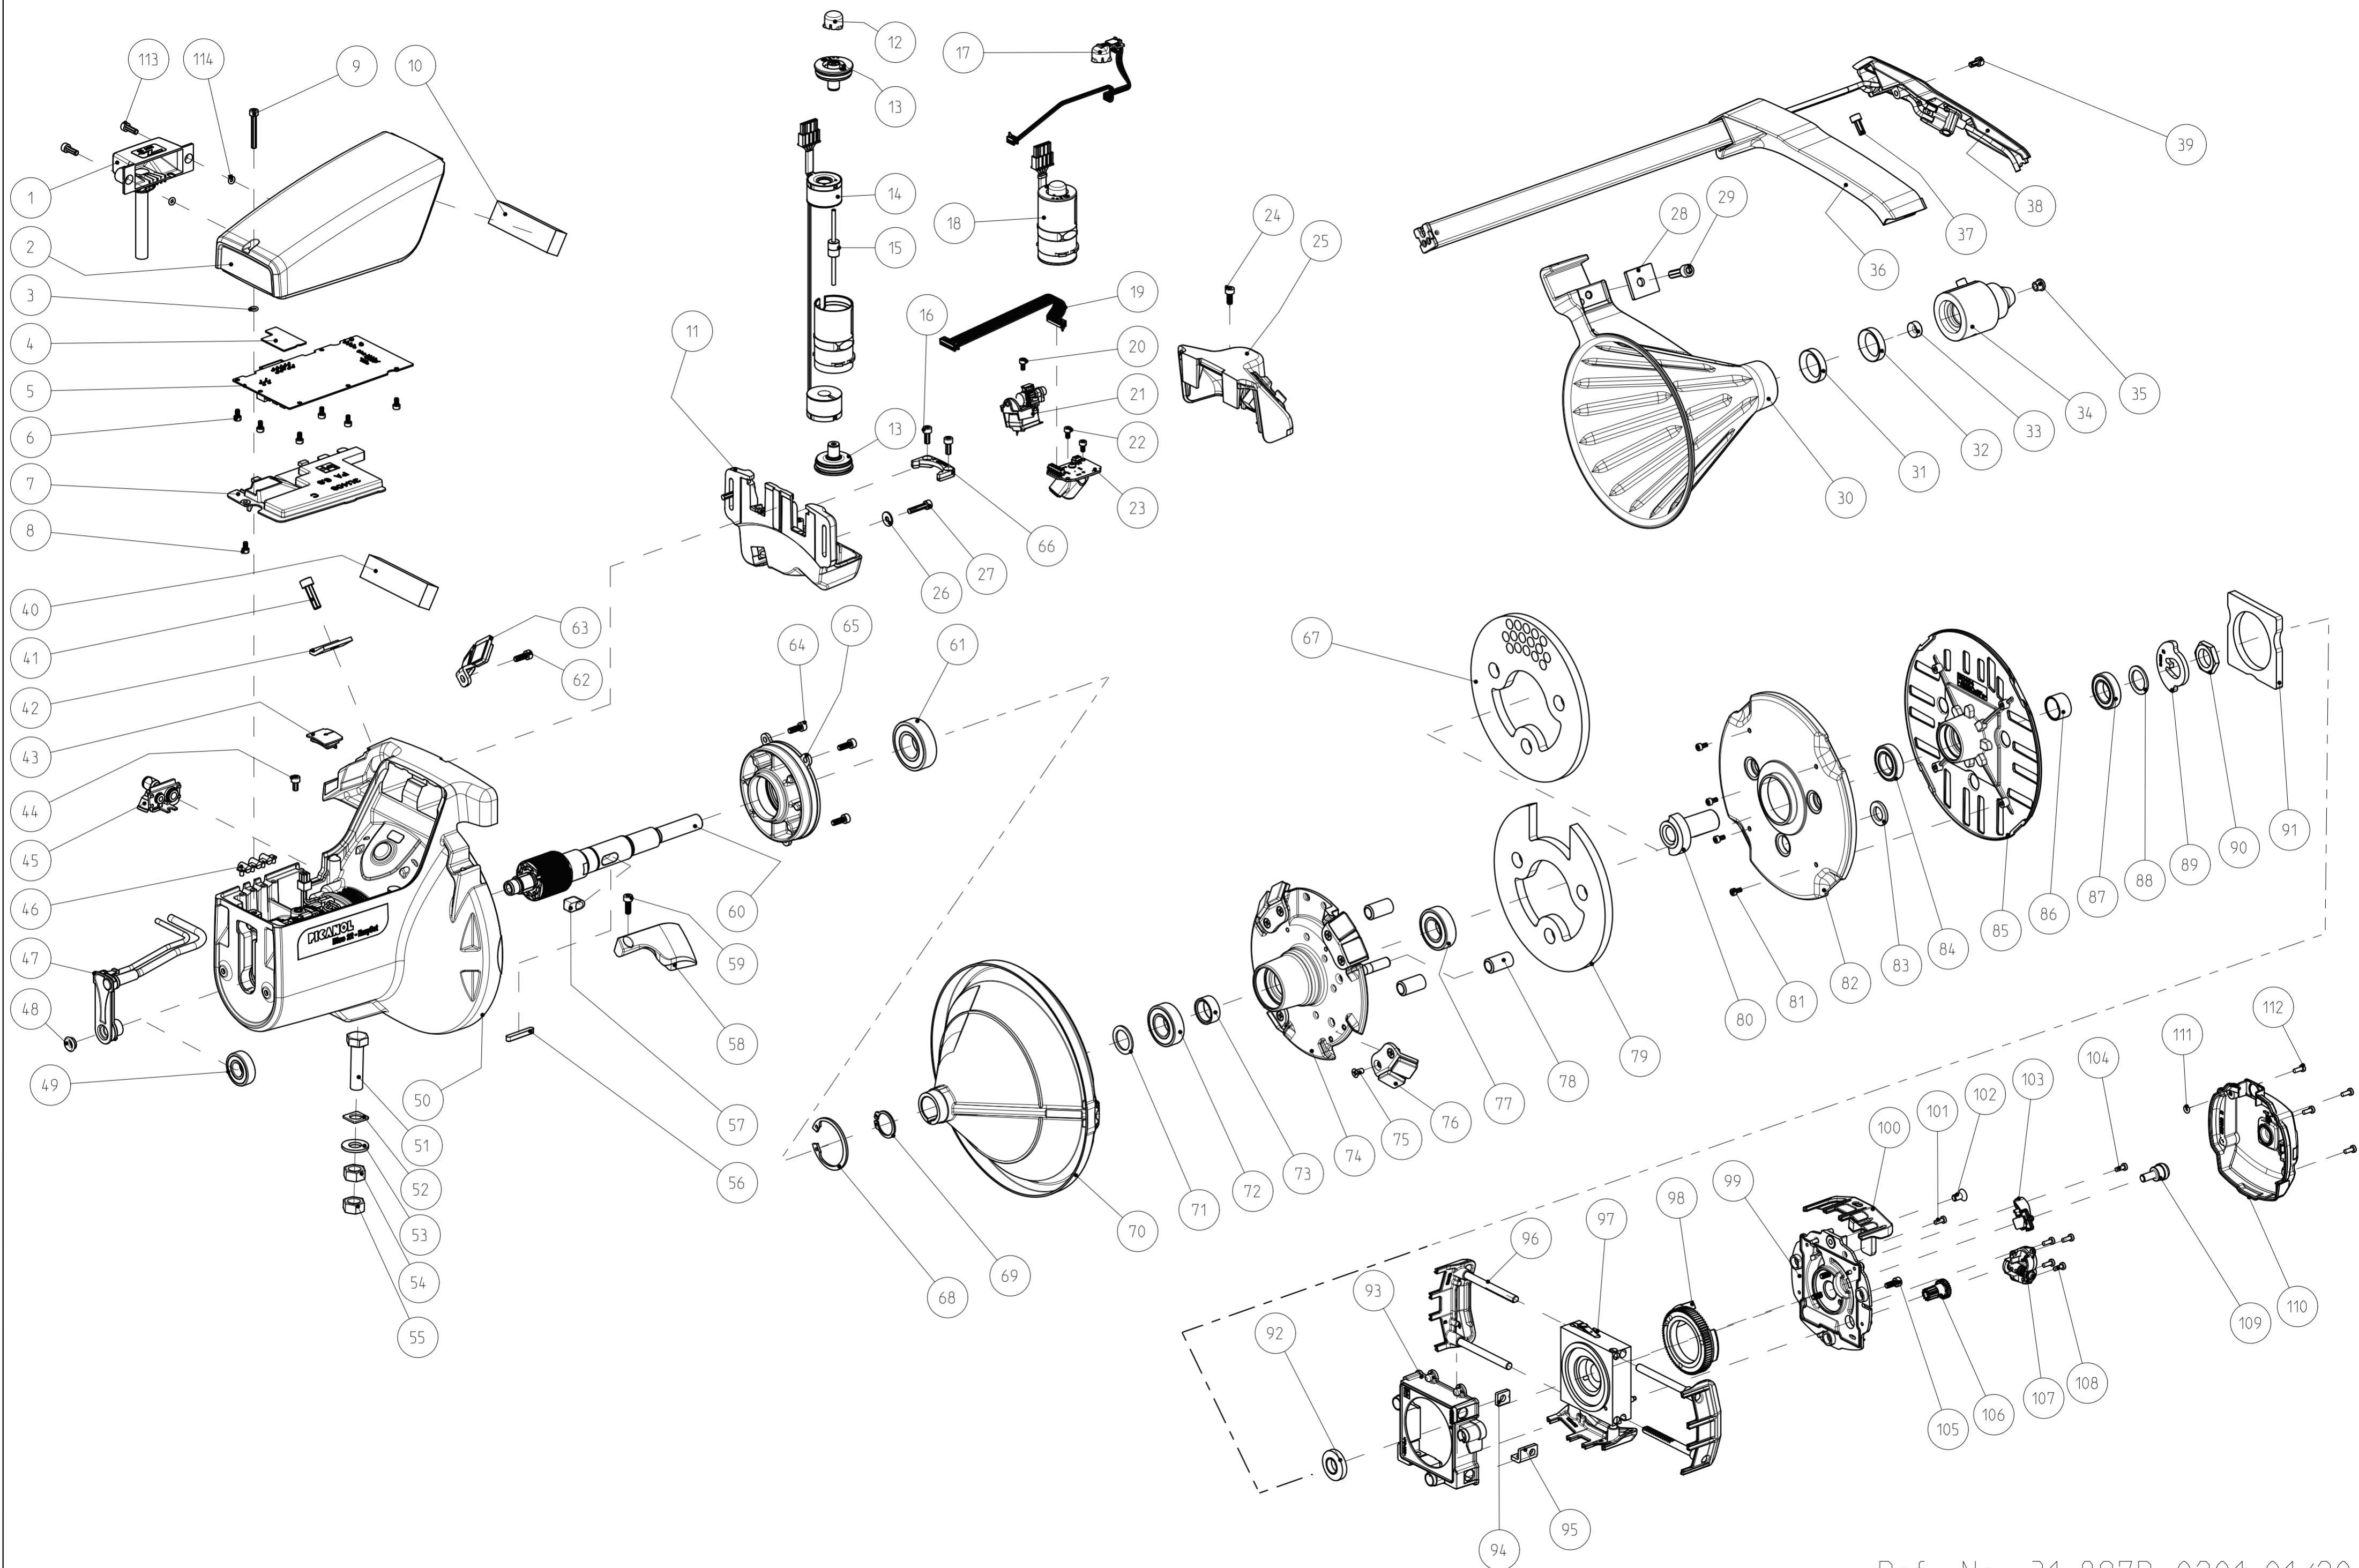

# Blue22 - Exploded view

PAGE 1 (3)	Spare parts list for Iro IWF BLUE22 BLUE22G-24-1 & 2	REF. NO. 31-897D-0201-01/2047	
---------------	---	----------------------------------	--

Pos.	Part Number	Part name	Note
1	27.0923.1200	CONNECTION CABLE	
2	31.1397.R	CIRCUIT BOARD COVER	
3, 114	900.9355	O-RING	Package of 10pcs.
4	31.1542.001	GAP PAD WITH ASSEMBLY INSTRUCTION	
5	31.1542	CIRCUIT BOARD COMPL.	Incl. pos. 4
6, 8, 20, 22, 81	900.0426	SCREW	Package of 10pcs.
7	31.1408.R	PROTECTION COVER	
8, 6, 20, 22, 81	900.0426	SCREW	Package of 10pcs.
9	900.0447	SCREW	Package of 10pcs.
10, 40	31.1293	SEALING MOTOR HOUSING	Package of 10pcs.
11	31.1510.R	STOPPER HOUSING	Incl. pos. 16, 20, 21, 24, 25, 66
12	31.1096	COVER, STOPPER MAGNET	For magnet 31.1592.005.01
13 + 15	31.1393.002	PLUNGER WITH FRONTS KIT	Incl. 2 pcs.pos. 13 and 1 piece pos. 15
14	31.1038.002	COILS	
15 + 13	31.1393.002	PLUNGER WITH FRONTS KIT	Incl. 2 pcs.pos. 13 and 1 piece pos. 15
16, 24, 105	900.0075	SCREW	Package of 10pcs.
17	31.1527	MAGNET SENSOR	For magnet 31.1592.006.01
18	31.1592.005.01	STOPPER MAGNET COMPL.	Without sensor
18	31.1592.006.01	STOPPER MAGNET COMPL.	With sensor
19	31.1474	SENSOR CABLE COMPL.	
20, 6, 8, 22, 81	900.0426	SCREW	Package of 10pcs.
21	31.1572	YARN RESERVE SENSOR	
22, 6, 8, 20, 81	900.0426	SCREW	Package of 10pcs.
23	31.1469	WINDING SENSOR	
24, 16, 105	900.0075	SCREW	Package of 10pcs.
25	31.1355.001.R	COVER, STOPPERHOUSING CPL	
26	900.2091	WASHER	Package of 10pcs.
27	900.0260	SCREW	Package of 10pcs.
28	31.1220	CLAMP	
29, 41	900.0114	SCREW	Package of 10pcs.
30	31.1321.001	BALLOON CONE KIT	Incl. pos. 28, 29, 31
31, 32	900.6144	EYELET	Package of 10pcs.
32, 31	900.6144	EYELET	Package of 10pcs.
33	31.1198.R	EYELET, NOZZLE INLET	Package of 10pcs.
34	31.1375.002.R	PFT NOZZLE COMPL.	Incl. pos. 32, 33, 35, 37
35	31.1199.R	EYELET, NOZZLE OUTLET	Package of 10pcs.
36	31.1223.003	PFT BAR COMPL.	Incl. pos. 32-35, 37-39, 41, 42
37	900.0081	SCREW	Package of 10pcs.
38	31.1209.001.R	ARM COVER COMPL.	
39, 44	900.0117	SCREW	Package of 10pcs.
40, 10	31.1293	SEALING MOTOR HOUSING	Package of 10pcs.
41, 29	900.0114	SCREW	Package of 10pcs.