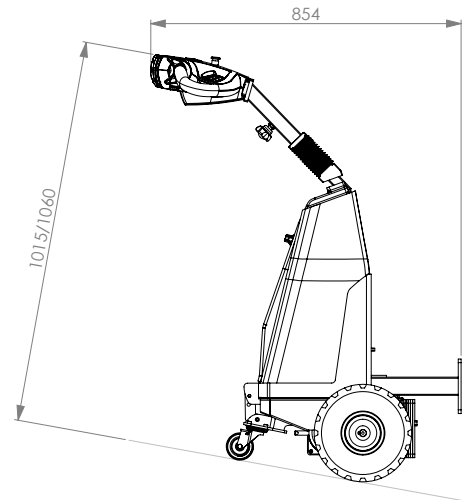

Tractor specifications				TW-12	
Identification	1.1	Manufacturer		Helge Nyberg	
	1.2	Model		14166212	
	1.3	Drive		Electric	
	1.4	Operator type		Hand	
	1.5	Load capacity	kg	1200	
Wheels	2.1	Service weight with battery	kg	90	
	3.1	Drive wheel		Foam filled	
	3.2	Wheel size, front	mm	Ø 260	
	3.3	Wheel size, rear	mm	Ø 75	
Dimensions	3.5	Wheels, number front/rear (x=driven wheels)		2x/2	
	4.2	Height	mm		
	4.9	Height of tiller arm, min/max	mm	1015/1060	
	4.19	Overall length	mm	854	
Pref. data	4.21	Overall width	mm	495	
	5.1	Travel speed with load, hi/low	km/h	5/2,5	
Motor		Travel speed without load, hi/low	km/h	5/2,5	
	6.1	Motor DC	W	400	
	6.4	Battery voltage	V/Ah	24	
		Programmable motor controller		Curtis	

In accordance with VDI Guideline 2198 this specification sheet provides details of the standard tractor only.

Hooks

Art. no. 12264070	Article Standard hook	Art. no. 12264090	Article Electric gripper
Art. no. 12264100	Article Adjustable mechanically locking hook		

Accessories

Art. no. 12264110	Article Pin code panel
Art. no. 14174020	Article Battery change trolley

Batteries

Art. no. 12264080	AGM Battery set AGM, 2x 12 V/22Ah, incl. box	
12264085	Charger 24 V/4A	
Art. no. 12264083	Li-ion Battery set Litium, 1x24V/31Ah	
12264087	Charger 24V/15A	

HelgeNyberg

HEAD OFFICE / SWEDEN

Industrivägen 2
SE-523 90 Ulricehamn

Phone +46 321 263 00
Fax +46 321 263 01

info@helge-nyberg.com
www.helge-nyberg.com

SALES OFFICE / GERMANY

Contact information:
www.helge-nyberg.de