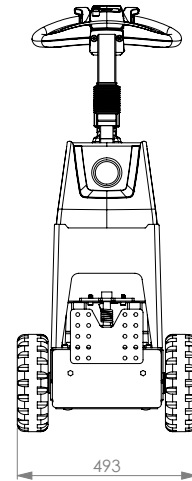

ERGOBJÖRN TW-12 WALKIE TRACTOR

TERMS & FUNCTIONS

Easy-to-drive towing tractor designed to easily and safely move heavy containers on wheels. The Ergobjörn TW-series is a walkie tractor that facilitates heavy work and helps

prevent risks of damages and accidents. It can handle loads of up to 1.2 tonnes with minimal effort, even on uneven surfaces.

HelgeNyberg

THE PRODUCER OF ERGOBJÖRN

Tractor specifications				TW-12	
Identification	1.1	Manufacturer		Helge Nyberg	
	1.2	Model		14166212	
	1.3	Drive		Electric	
	1.4	Operator type		Hand	
	1.5	Load capacity	kg	1200	
Wheels	2.1	Service weight with battery	kg	90	
	3.1	Drive wheel		Foam filled	
	3.2	Wheel size, front	mm	Ø 260	
	3.3	Wheel size, rear	mm	Ø 75	
Dimensions	3.5	Wheels, number front/rear (x=driven wheels)		2x/2	
	4.2	Height	mm		
	4.9	Height of tiller arm, min/max	mm	1015/1060	
	4.19	Overall length	mm	854	
Pref. data	4.21	Overall width	mm	495	
	5.1	Travel speed with load, hi/low	km/h	5/2,5	
Motor		Travel speed without load, hi/low	km/h	5/2,5	
	6.1	Motor DC	W	400	
	6.4	Battery voltage	V/Ah	24	
		Programmable motor controller		Curtis	

In accordance with VDI Guideline 2198 this specification sheet provides details of the standard tractor only.

Hooks

			
Art. no. 12264070	Article Standard hook	Art. no. 12264090	Article Electric gripper
Art. no. 12264100	Article Adjustable mechanically locking hook		