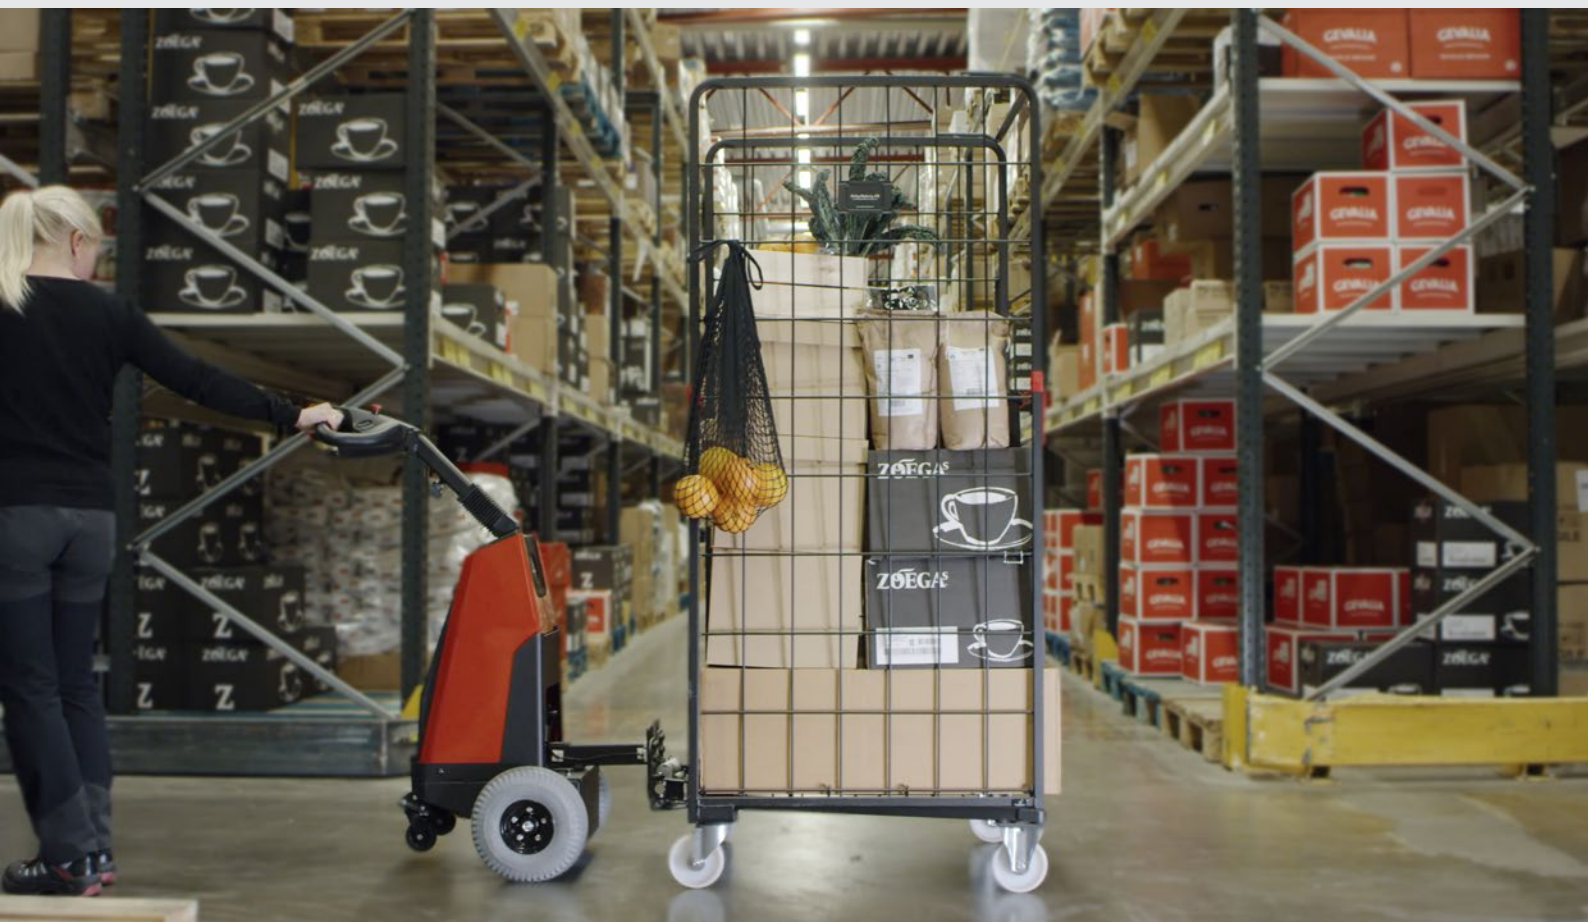

ERGOBJÖRN TW-12 WALKIE TRACTOR

TERMS & FUNCTIONS

Easy-to-drive towing tractor designed to easily and safely move heavy containers on wheels. The Ergobjörn TW-series is a walkie tractor that facilitates heavy work and helps

prevent risks of damages and accidents. It can handle loads of up to 1.2 tonnes with minimal effort, even on uneven surfaces.

HelgeNyberg

THE PRODUCER OF ERGOBJÖRN

Tractor specifications				TW-12	
Identification	1.1	Manufacturer		Helge Nyberg	
	1.2	Model		14166212	
	1.3	Drive		Electric	
	1.4	Operator type		Hand	
	1.5	Load capacity	kg	1200	
Wheels	2.1	Service weight with battery	kg	90	
	3.1	Drive wheel		Foam filled	
	3.2	Wheel size, front	mm	Ø 260	
	3.3	Wheel size, rear	mm	Ø 75	
Dimensions	3.5	Wheels, number front/rear (x=driven wheels)		2x/2	
	4.2	Height	mm		
	4.9	Height of tiller arm, min/max	mm	1015/1060	
	4.19	Overall length	mm	854	
Pref. data	4.21	Overall width	mm	495	
	5.1	Travel speed with load, hi/low	km/h	5/2,5	
Motor		Travel speed without load, hi/low	km/h	5/2,5	
	6.1	Motor DC	W	400	
	6.4	Battery voltage	V/Ah	24	
		Programmable motor controller		Curtis	