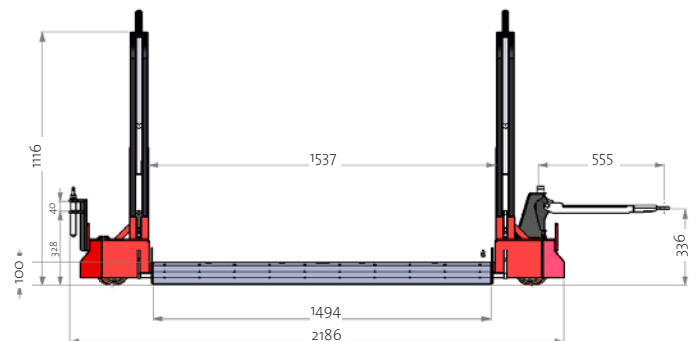

ERGOBJÖRN TAXI PLATFORM

TERMS & FUNCTIONS

Up to four platform taxi can be connected in this unique solution. The 4-wheel system means a 100% curve following, which is useful in narrow aisles.

A demand for smart transport solutions derives from the Industry's requirements of a forklift-free

HelgeNyberg AB

THE PRODUCER OF ERGOBJÖRN

CONTAINER HANDLING

Easy transport of various types of containers of different sizes. Loading possible from both sides. Maximum load 600 kg.

WASTE HANDLING

Efficient solution for handling waste bins. Makes transport of several bins at the same time in a train. Possible with loading from both sides. Maximum load 600 kg.

TAXI FLEX PLATFORM

Enables loading from both sides of the open platform space. Suitable for transporting roll containers, waste bins and many other kinds of containers with wheels filled with lighter material. Maximum load 300 kg.