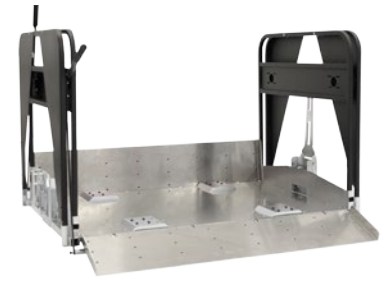

ERGOBJÖRN TAXI PLATFORM

TERMS & FUNCTIONS

Up to four platform taxi can be connected in this unique solution. The 4-wheel system means a 100% curve following, which is useful in narrow aisles.

A demand for smart transport solutions derives from the Industry's requirements of a forklift-free

HelgeNyberg AB

THE PRODUCER OF ERGOBJÖRN

CONTAINER HANDLING

Easy transport of various types of containers of different sizes. Loading possible from both sides. Maximum load 600 kg.

WASTE HANDLING

Efficient solution for handling waste bins. Makes transport of several bins at the same time in a train. Possible with loading from both sides. Maximum load 600 kg.

TAXI FLEX PLATFORM

Enables loading from both sides of the open platform space. Suitable for transporting roll containers, waste bins and many other kinds of containers with wheels filled with lighter material. Maximum load 300 kg.