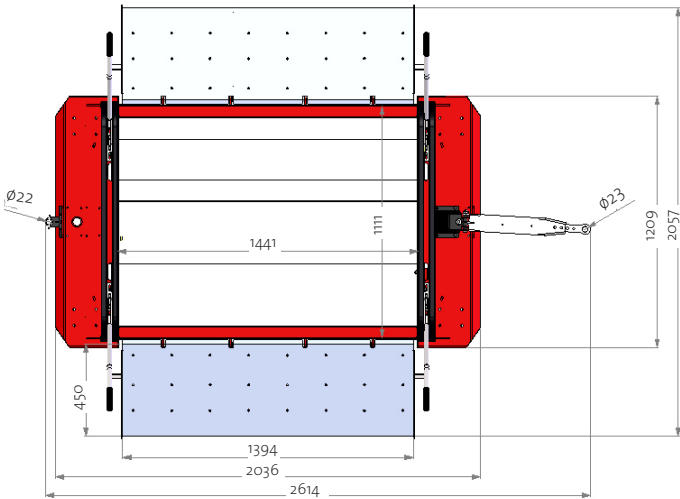

ERGOBJÖRN TAXI PLATFORM

TERMS & FUNCTIONS

Up to four platform taxi can be connected in this unique solution. The 4-wheel system means a 100% curve following, which is useful in narrow aisles.

A demand for smart transport solutions derives from the Industry's requirements of a forklift-free

HelgeNyberg AB

THE PRODUCER OF ERGOBJÖRN

CONTAINER HANDLING

Easy transport of various types of containers of different sizes. Loading possible from both sides. Maximum load 600 kg.

WASTE HANDLING

Efficient solution for handling waste bins. Makes transport of several bins at the same time in a train. Possible with loading from both sides. Maximum load 600 kg.

TAXI FLEX PLATFORM

Enables loading from both sides of the open platform space. Suitable for transporting roll containers, waste bins and many other kinds of containers with wheels filled with lighter material. Maximum load 300 kg.