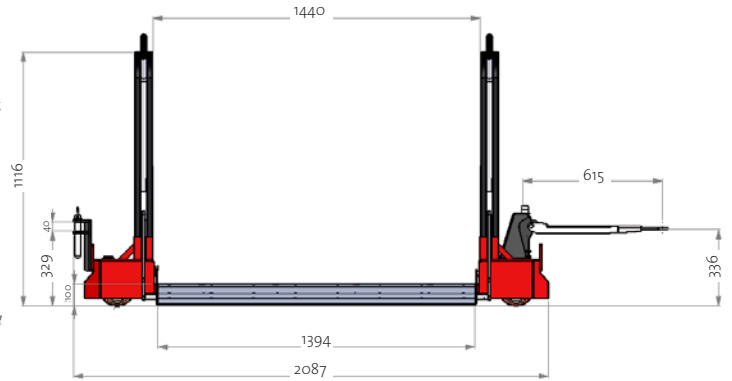

ERGOBJÖRN TAXI PLATFORM

TERMS & FUNCTIONS

Up to four platform taxi can be connected in this unique solution. The 4-wheel system means a 100% curve following, which is useful in narrow aisles.

A demand for smart transport solutions derives from the Industry's requirements of a forklift-free

HelgeNyberg AB

THE PRODUCER OF ERGOBJÖRN

CONTAINER HANDLING

Easy transport of various types of containers of different sizes. Loading possible from both sides. Maximum load 600 kg.

WASTE HANDLING

Efficient solution for handling waste bins. Makes transport of several bins at the same time in a train. Possible with loading from both sides. Maximum load 600 kg.

TAXI FLEX PLATFORM

Enables loading from both sides of the open platform space. Suitable for transporting roll containers, waste bins and many other kinds of containers with wheels filled with lighter material. Maximum load 300 kg.