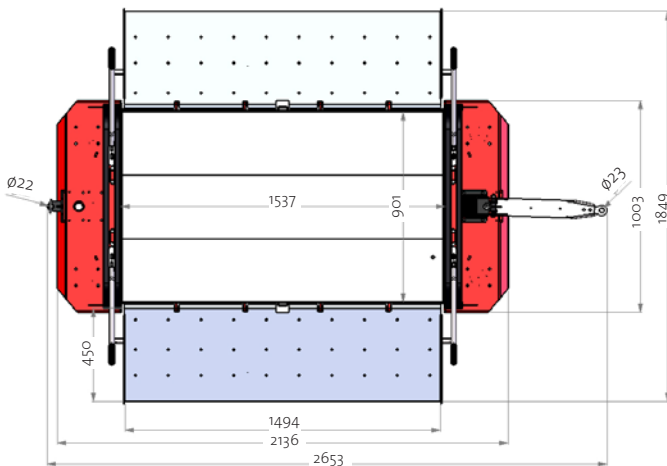

ERGOBJÖRN TAXI PLATFORM

TERMS & FUNCTIONS

Up to four platform taxi can be connected in this unique solution. The 4-wheel system means a 100% curve following, which is useful in narrow aisles.

A demand for smart transport solutions derives from the Industry's requirements of a forklift-free

HelgeNyberg AB

THE PRODUCER OF ERGOBJÖRN

CONTAINER HANDLING

Easy transport of various types of containers of different sizes. Loading possible from both sides. Maximum load 600 kg.

WASTE HANDLING

Efficient solution for handling waste bins. Makes transport of several bins at the same time in a train. Possible with loading from both sides. Maximum load 600 kg.

TAXI FLEX PLATFORM

Enables loading from both sides of the open platform space. Suitable for transporting roll containers, waste bins and many other kinds of containers with wheels filled with lighter material. Maximum load 300 kg.