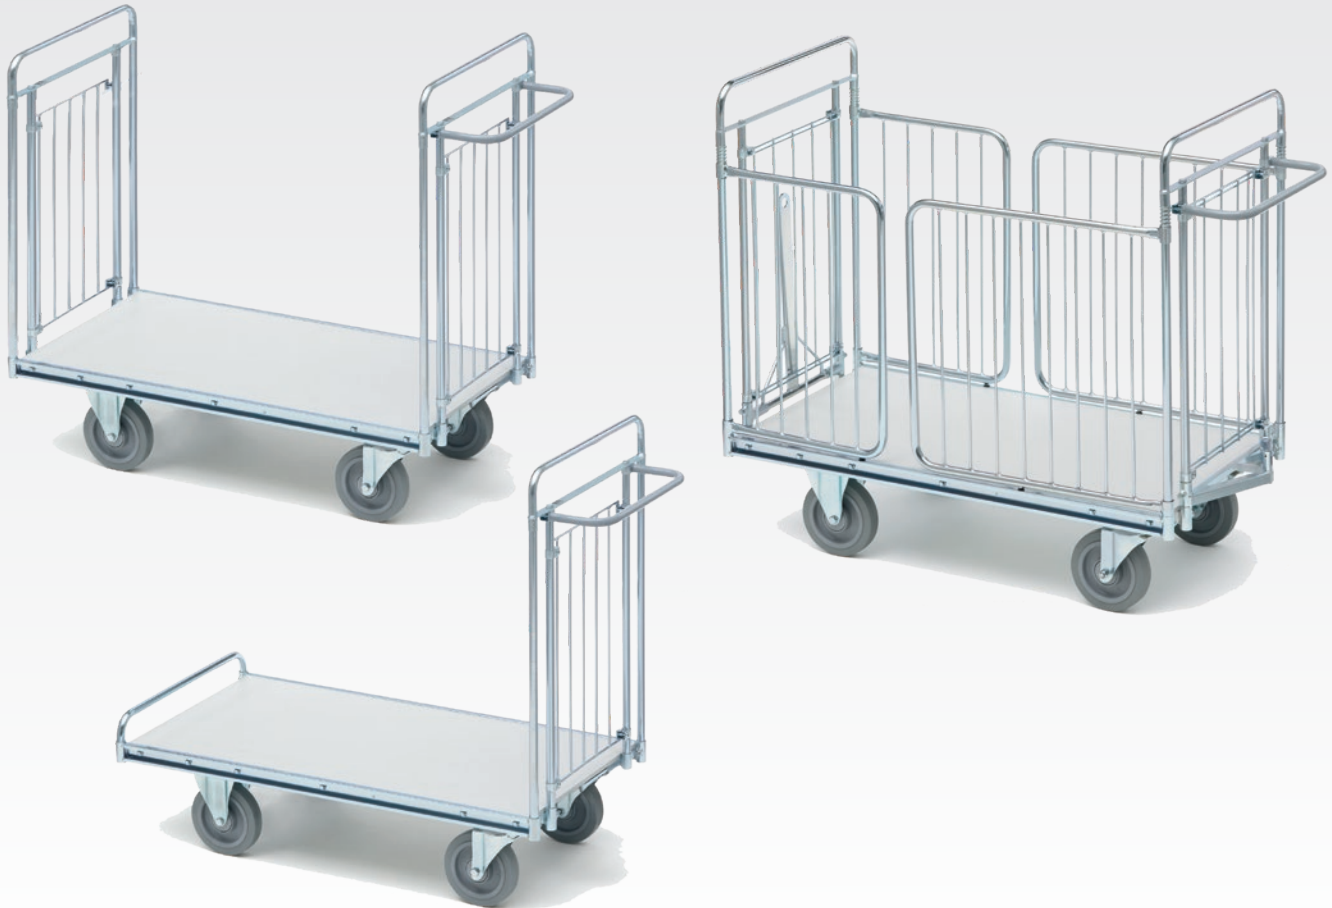

ERGOBJÖRN PLATFORM & PARCEL TROLLEY FOR TOWING TRACTORS

TERMS & FUNCTIONS

All our trolleys have a capacity of 500 kg. With their excellent ergonomics and high quality, they help improve the profitability of companies.

Thanks to a wide range of wheel types, shelf size etc, the trolleys are extremely flexible and easy to adapt to the job at hand.

HelgeNyberg

THE PRODUCER OF ERGOBJÖRN

Model 54

Model 55

PLATFORM TROLLEY

The ends and shelves are reinforced to withstand loads up to 500 kg. The end uprights are held together by a top element. The shelf is recessed in the frame profile. Max. load 500 kg. Two fixed wheels and two swivel wheels with grey elastic rubber tyres measuring 200x50 mm, ball bearing hubs.

Model 54 – one end panel, detachable tubular frame on back. Can only have towing device at one end.

Model 55 – two end panels

Model 54

Art. no.	Shelves	Shelf dim.	Length	Width	Height
15540680	1	800x600	1000	650	1180
15541680	1	1000x600	1200	650	1180
15542680	1	1200x600	1400	650	1180
15544680	1	1400x600	1600	650	1180
15546680	1	1600x600	1800	650	1180
15541880	1	1000x800	1200	850	1180
15542880	1	1200x800	1400	850	1180
15544880	1	1400x800	1600	850	1180
15546880	1	1600x800	1800	850	1180

PARCEL TROLLEY

The ends and shelves are reinforced to withstand loads up to 500 kg. The uprights are held together by a top element. Side gates are easily opened. The shelf is recessed in the frame profile. Max. load 500 kg.