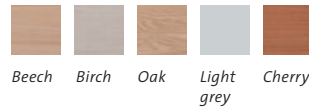

Beech Birch Oak Light grey Cherry

Accessories

Art. no.	Description
12200300	Brakes on 4 wheels

FILE TROLLEY LONG

Chassis made of 19 mm chrome tubing with rounded edges. Hardwearing wood laminate shelves. Height between shelves 400 mm. Max. load: 75 kg. File shelf can take a maximum load of 30 kg and has room for 24 files. Max. load top shelf: 15 kg. Two file supports included as standard. Four swivel wheels with grey rubber tyres 100x25 mm, slide bearing hubs.

Without top shelf

Art. no.	Laminate	Shelves	Shelf dim.	Length	Width	Height
28195432	Beech	2	750x290	800	340	840
28195442	Birch	2	750x290	800	340	840
28195452	Oak	2	750x290	800	340	840
28195462	Light grey	2	750x290	800	340	840
28195472	Cherry	2	750x290	800	340	840
28195482	Black	2	750x290	800	340	840

With top shelf

Art. no.	Laminate	Shelves	Shelf dim.	Length	Width	Height
28195433	Beech	3	750x290	800	340	1060
28195443	Birch	3	750x290	800	340	1060
28195453	Oak	3	750x290	800	340	1060
28195463	Light grey	3	750x290	800	340	1060
28195473	Cherry	3	750x290	800	340	1060
28195483	Black	3	750x290	800	340	1060